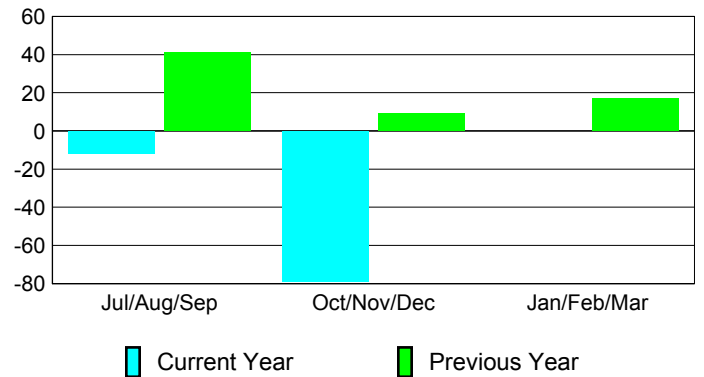

Gender Comparison 2012-2013

Jan/Feb/Mar

Male

Female